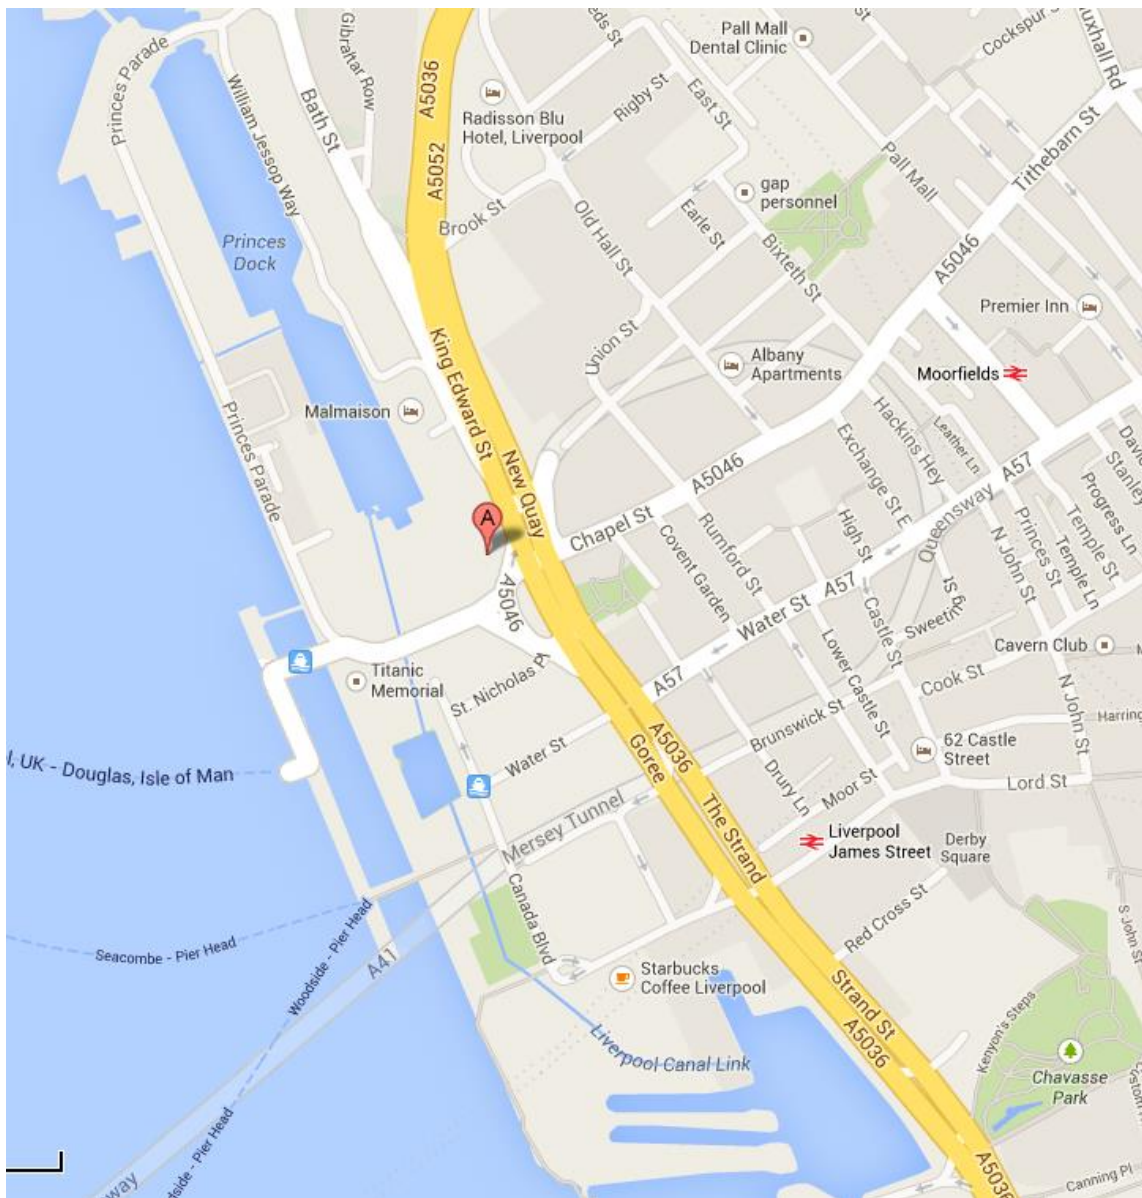

Crowne Plaza, St. Nicholas Place, Princes Dock, Liverpool L3 1QW

Delegates that are booked to attend the Northern conference or awards are eligible for a **room discount** at the Crowne Plaza. For one night stay bed and breakfast, the rate of a room is £109.00. **To book, please telephone the hotel directly on: 0151 243 8000 and quote CIM.**

For the hotel website, please click [here](#).

Please see below for map and directions: